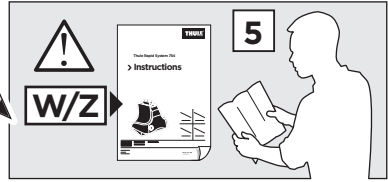

3

	W (mm)	Z (mm)	W (inch)	Z (inch)
JAGUAR X-Type, 4-dr Sedan, 01-09 / *02-08	260	670	10 1/4	26 3/8