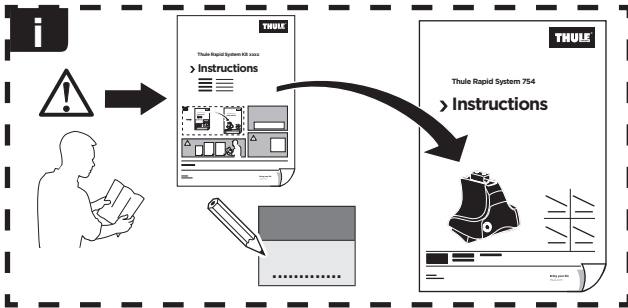

Thule Rapid System Kit 1229

> Instructions

JAGUAR X-Type, 4-dr Sedan, 01-09 / *02-08

*North America

ISO 11154-E

141229
C.20121122
519-1229-02

Bring your life
thule.com