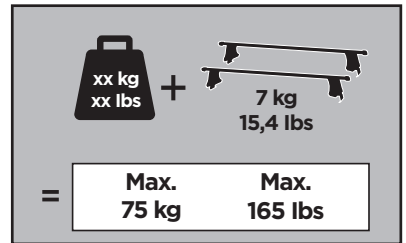

Thule Rapid System Kit 1229

> Instructions

JAGUAR X-Type, 4-dr Sedan, 01-09 / *02-08

*North America

ISO 11154-E

141229
C.20121122
519-1229-02

Bring your life
thule.com