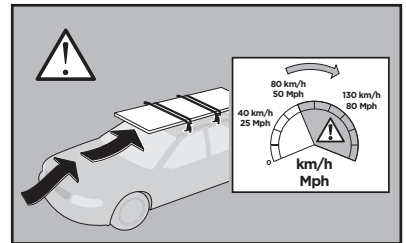

Thule Rapid System Kit 1229

> Instructions

JAGUAR X-Type, 4-dr Sedan, 01-09 / *02-08

*North America

ISO 11154-E

141229
C.20121122
519-1229-02

Bring your life
thule.com