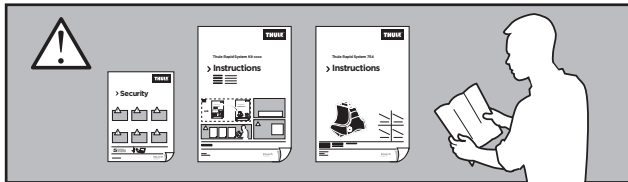

Thule Rapid System Kit 1229

> Instructions

JAGUAR X-Type, 4-dr Sedan, 01-09 / *02-08

*North America

ISO 11154-E

141229
C.20121122
519-1229-02

Bring your life
thule.com