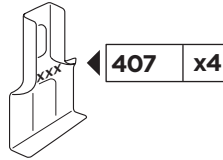

x1

x1

1

	X (scale)	X (mm)	X (inch)
JAGUAR X-Type, 4-dr Sedan, 01-09 / *02-08	32	971	38 1/4

	Y (scale)	Y (mm)	Y (inch)
JAGUAR X-Type, 4-dr Sedan, 01-09 / *02-08	32,5	976	38 3/8