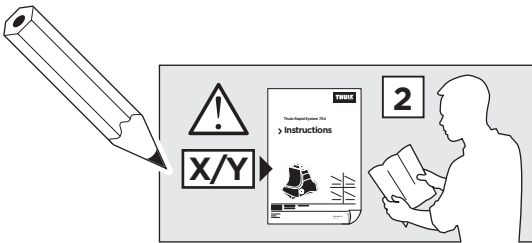

x1

1

	X (scale)	X (mm)	X (inch)
JAGUAR X-Type, 4-dr Sedan, 01-09 / *02-08	32	971	38 1/4

	Y (scale)	Y (mm)	Y (inch)
JAGUAR X-Type, 4-dr Sedan, 01-09 / *02-08	32,5	976	38 3/8

2

JAGUAR X-Type, 4-dr Sedan, 01-09 / *02-08

3

	W (mm)	Z (mm)	W (inch)	Z (inch)
JAGUAR X-Type , 4-dr Sedan, 01-09 / *02-08	260	670	10 1/4	26 3/8