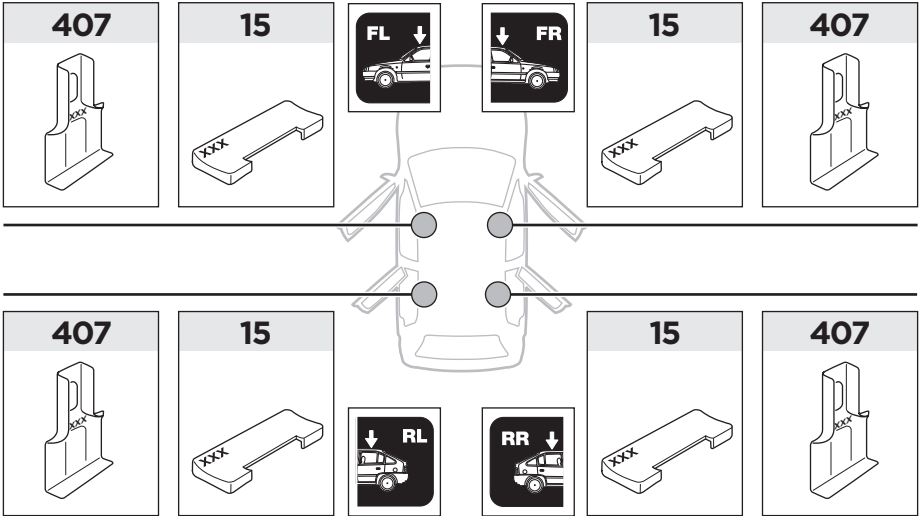

x1

1

	X (scale)	X (mm)	X (inch)
JAGUAR X-Type, 4-dr Sedan, 01-09 / *02-08	32	971	38 1/4

	Y (scale)	Y (mm)	Y (inch)
JAGUAR X-Type, 4-dr Sedan, 01-09 / *02-08	32,5	976	38 3/8

2

JAGUAR X-Type, 4-dr Sedan, 01-09 / *02-08

3

	W (mm)	Z (mm)	W (inch)	Z (inch)
JAGUAR X-Type , 4-dr Sedan, 01-09 / *02-08	260	670	10 1/4	26 3/8